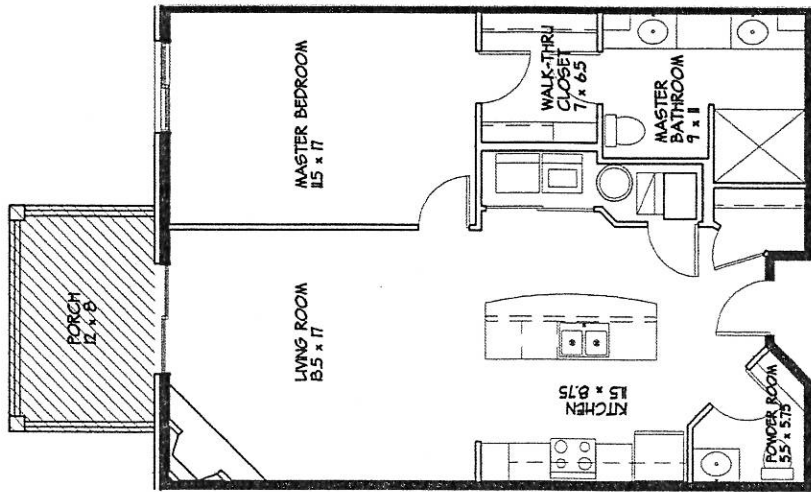

GREENFIELD HIGHLANDS - 30 UNIT BUILDING - 4380-4438 S. 110th STREET
 CONDOMINIUM PLAT
 GREENFIELD, MILWAUKEE COUNTY, WI.

UNIT 206 - 4410 S. 110th
 UNIT 306 - 4430 S. 110th
 1 BEDROOM, 1 1/2 BATHROOM, 1 INTERIOR PARKING STALL
 938 S.F. *

DENOTES - LIMITED COMMON ELEMENTS.

* - SQUARE FOOTAGE TAKEN TO EXTERIOR OF OUTSIDE WALLS & CORRIDOR WALLS. CENTER LINE OF PARTY WALLS. PATIOS & PORCHES NOT INCLUDED IN NUMBER.