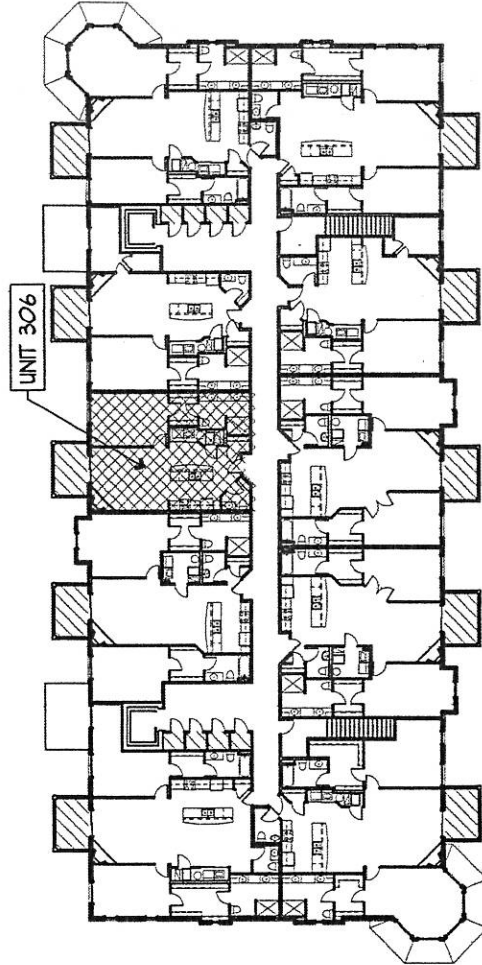

GREENFIELD HIGHLANDS - 30 UNIT BUILDING - 4380-4438 S. 110th STREET
 CONDOMINIUM PLAT
 GREENFIELD, MILWAUKEE COUNTY, WI.

UNIT 206 - 4410 S. 110th
 UNIT 306 - 4430 S. 110th
 1 BEDROOM, 1 1/2 BATHROOM, 1 INTERIOR PARKING STALL
 938 S.F. *

DENOTES - LIMITED COMMON ELEMENTS.

* - SQUARE FOOTAGE TAKEN TO EXTERIOR OF OUTSIDE WALLS & CORRIDOR WALLS. CENTER LINE OF PARTY WALLS. PATIOS & PORCHES NOT INCLUDED IN NUMBER.