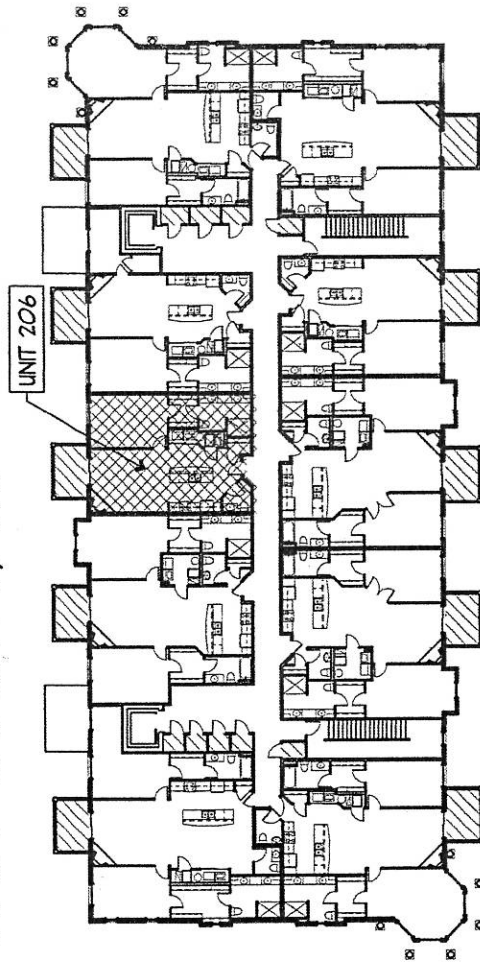

GREENFIELD HIGHLANDS - 30 UNIT BUILDING - 4380-4438 S. 110th STREET
 CONDOMINIUM PLAT
 GREENFIELD, MILWAUKEE COUNTY, WI.

UNIT 206 - 4410 S. 110th
 UNIT 306 - 4430 S. 110th
 1 BEDROOM, 1 1/2 BATHROOM, 1 INTERIOR PARKING STALL
 938 S.F. *

DENOTES - LIMITED COMMON ELEMENTS.

* - SQUARE FOOTAGE TAKEN TO EXTERIOR OF OUTSIDE WALLS & CORRIDOR WALLS. CENTER LINE OF PARTY WALLS. PATIOS & PORCHES NOT INCLUDED IN NUMBER.