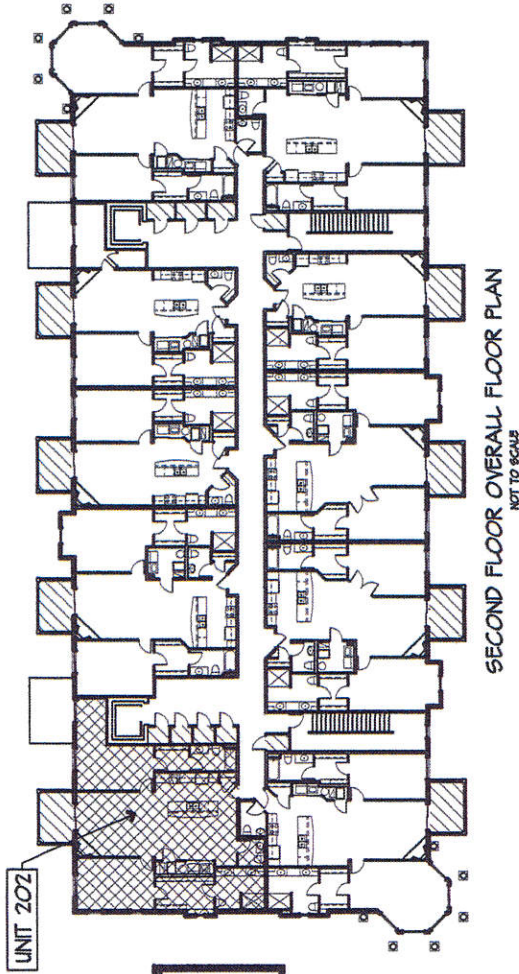

GREENFIELD HIGHLANDS - 30 UNIT BUILDING - 4380-4438 S. 110th STREET
 CONDOMINIUM PLAT
 GREENFIELD, MILWAUKEE COUNTY, WI.

UNIT 202 - 4402 S. 110th
 UNIT 302 - 4422 S. 110th
 2 BEDROOM, 2 1/2 BATHROOM, 2 INTERIOR PARKING STALLS
 1,548 S.F. *

 DENOTES - LIMITED COMMON ELEMENTS.

* - SQUARE FOOTAGE TAKEN TO EXTERIOR OF OUTSIDE WALLS & CORRIDOR WALLS. CENTER LINE OF PARTY WALLS. PATIOS & PORCHES NOT INCLUDED IN NUMBER.