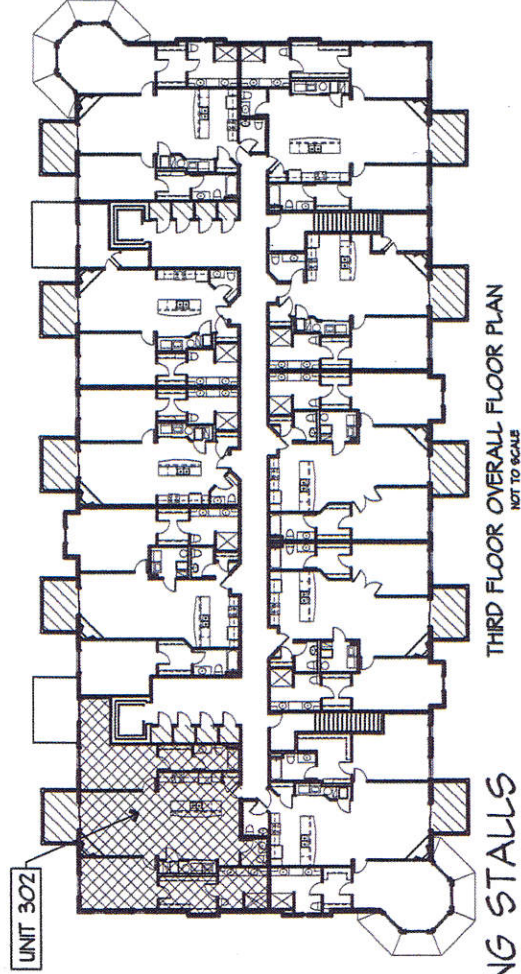

GREENFIELD HIGHLANDS - 30 UNIT BUILDING - 4380-4438 S. 110th STREET
 CONDOMINIUM PLAT
 GREENFIELD, MILWAUKEE COUNTY, WI.

UNIT 202 - 4402 S. 110th
 UNIT 302 - 4422 S. 110th
 2 BEDROOM, 2 1/2 BATHROOM, 2 INTERIOR PARKING STALLS
 1,548 S.F. *

 DENOTES - LIMITED COMMON ELEMENTS.

* - SQUARE FOOTAGE TAKEN TO EXTERIOR OF OUTSIDE WALLS & CORRIDOR WALLS. CENTER LINE OF PARTY WALLS. PATIOS & PORCHES NOT INCLUDED IN NUMBER.