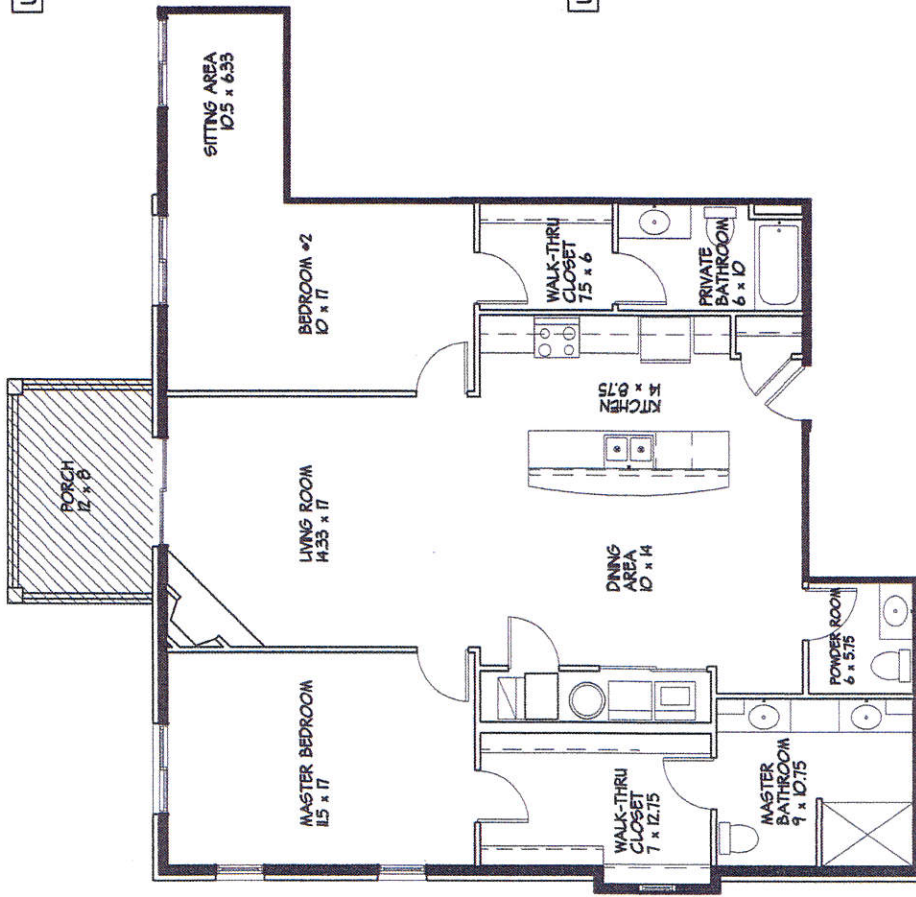

GREENFIELD HIGHLANDS - 30 UNIT BUILDING - 4380-4438 S. 110th STREET
 CONDOMINIUM PLAT
 GREENFIELD, MILWAUKEE COUNTY, WI.

UNIT 202 - 4402 S. 110th
 UNIT 302 - 4422 S. 110th
 2 BEDROOM, 2 1/2 BATHROOM, 2 INTERIOR PARKING STALLS
 1,548 S.F. *

 DENOTES - LIMITED COMMON ELEMENTS.

* - SQUARE FOOTAGE TAKEN TO EXTERIOR OF OUTSIDE WALLS & CORRIDOR WALLS. CENTER LINE OF PARTY WALLS. PATIOS & PORCHES NOT INCLUDED IN NUMBER.