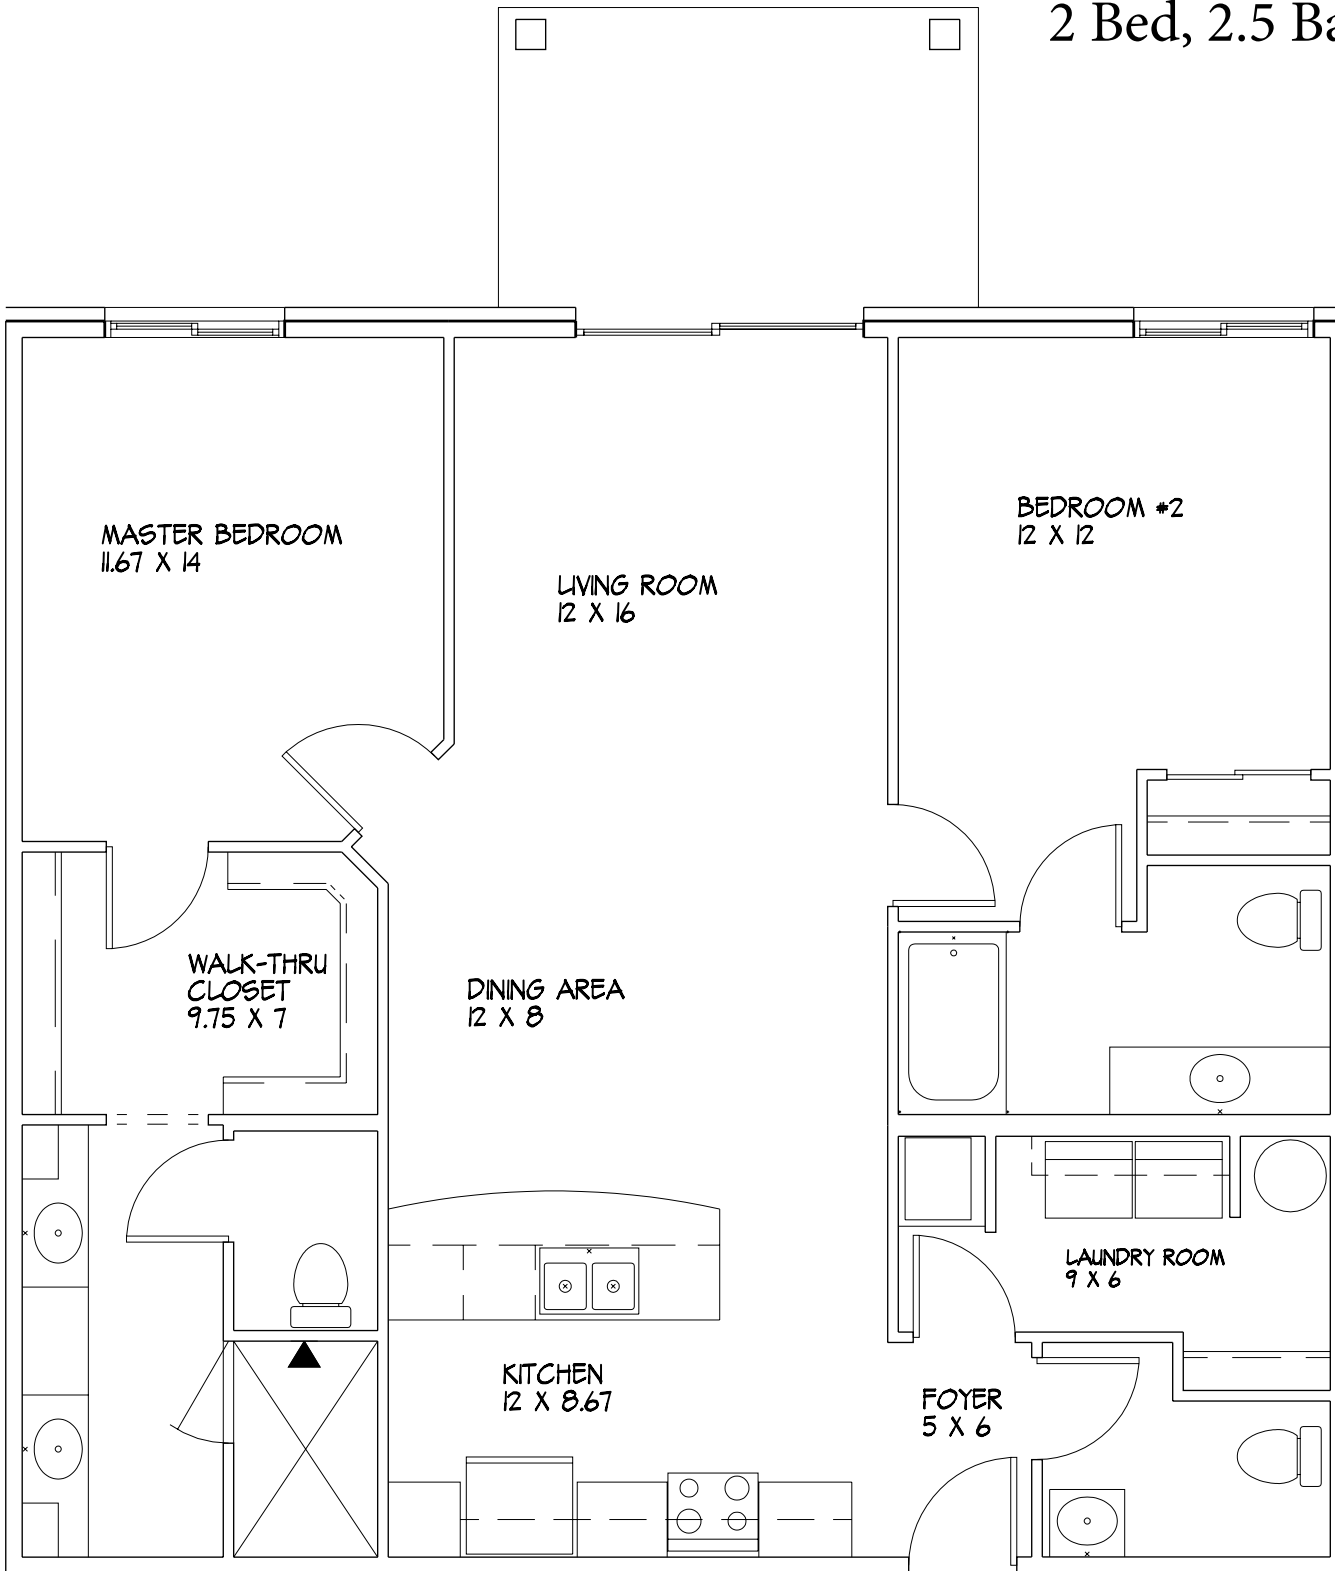

# D Style

2 Bed, 2.5 Bath

UNIT 108 APPROX. 1,312 S.F.