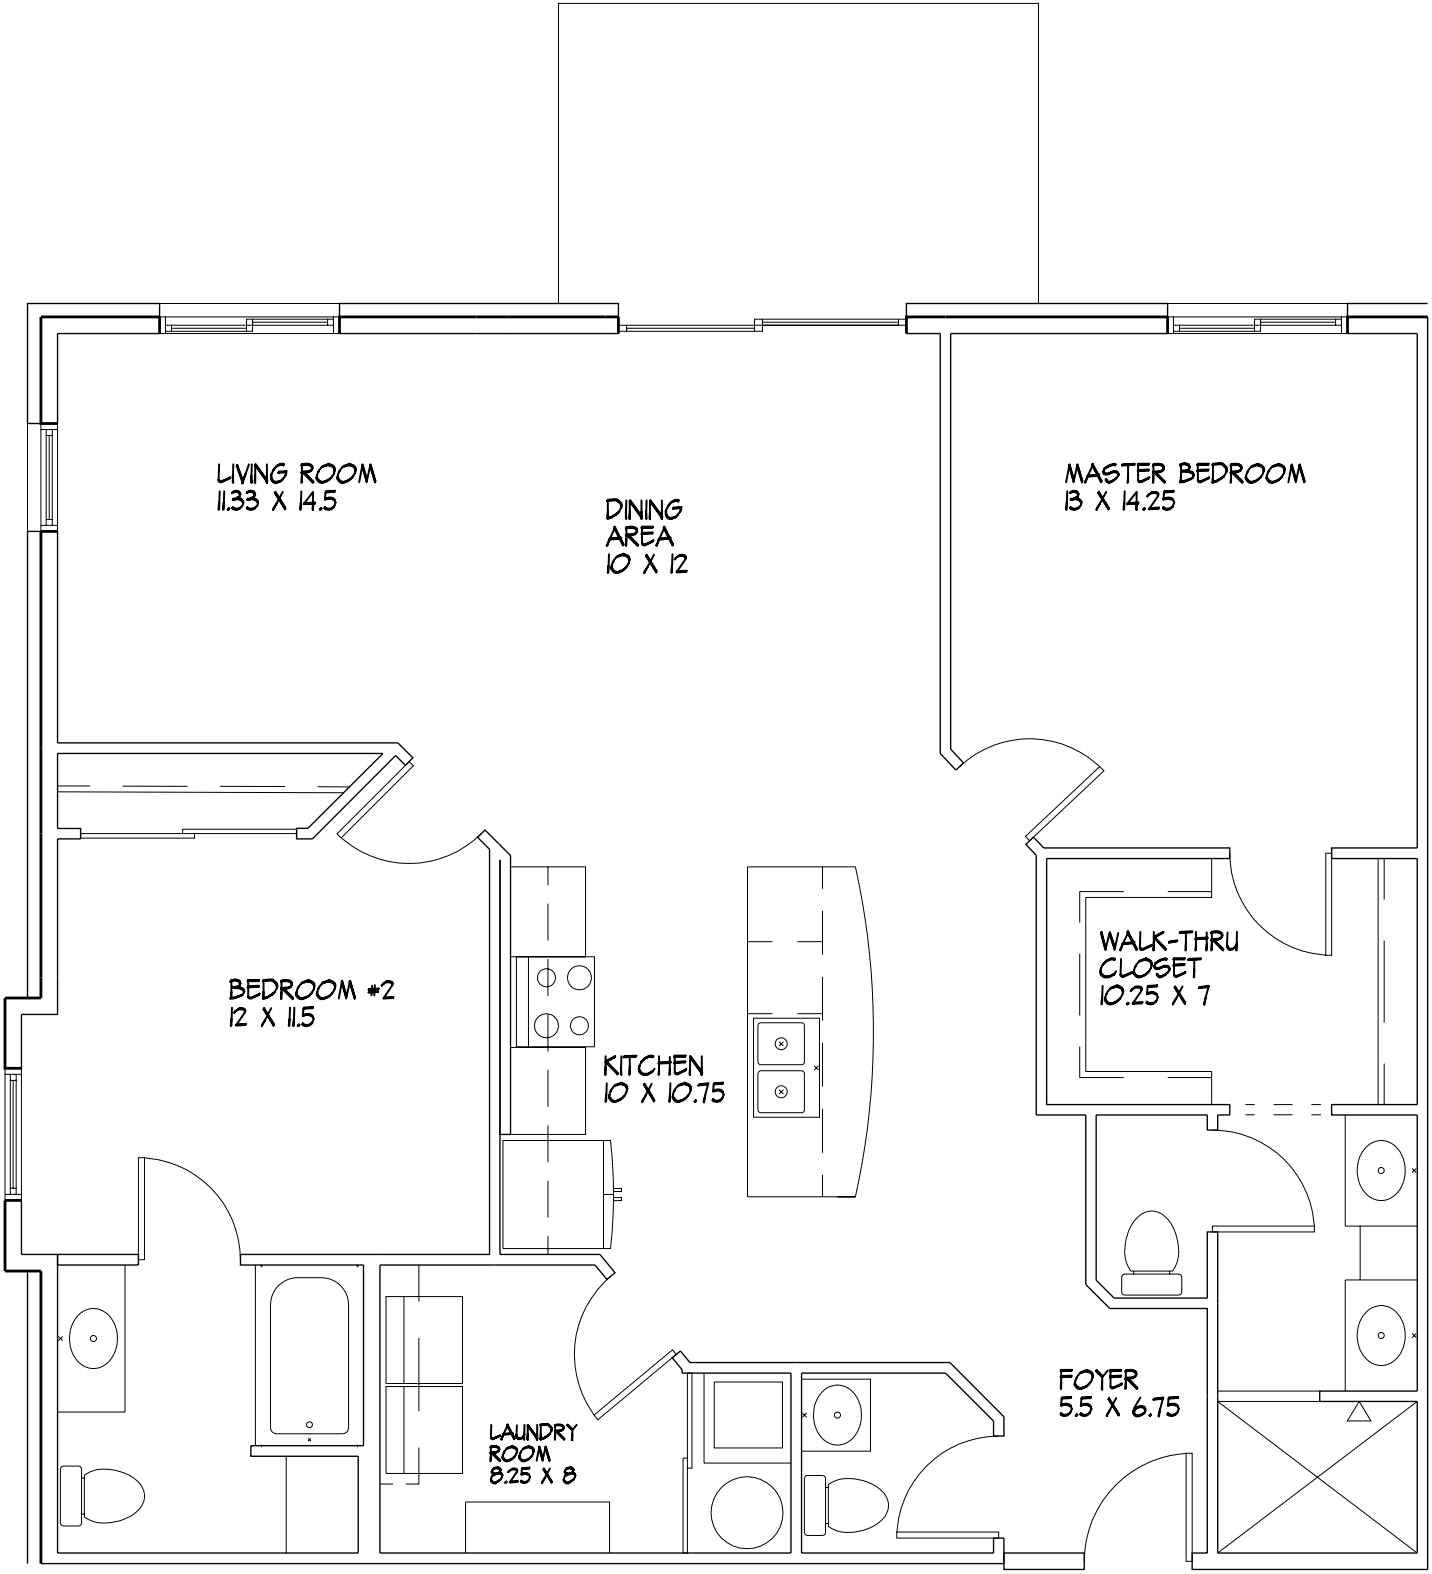

E Style

2 Bed, 2.5 Bath

UNIT 102, 202 & 302 APPROX. 1,346 S.F.