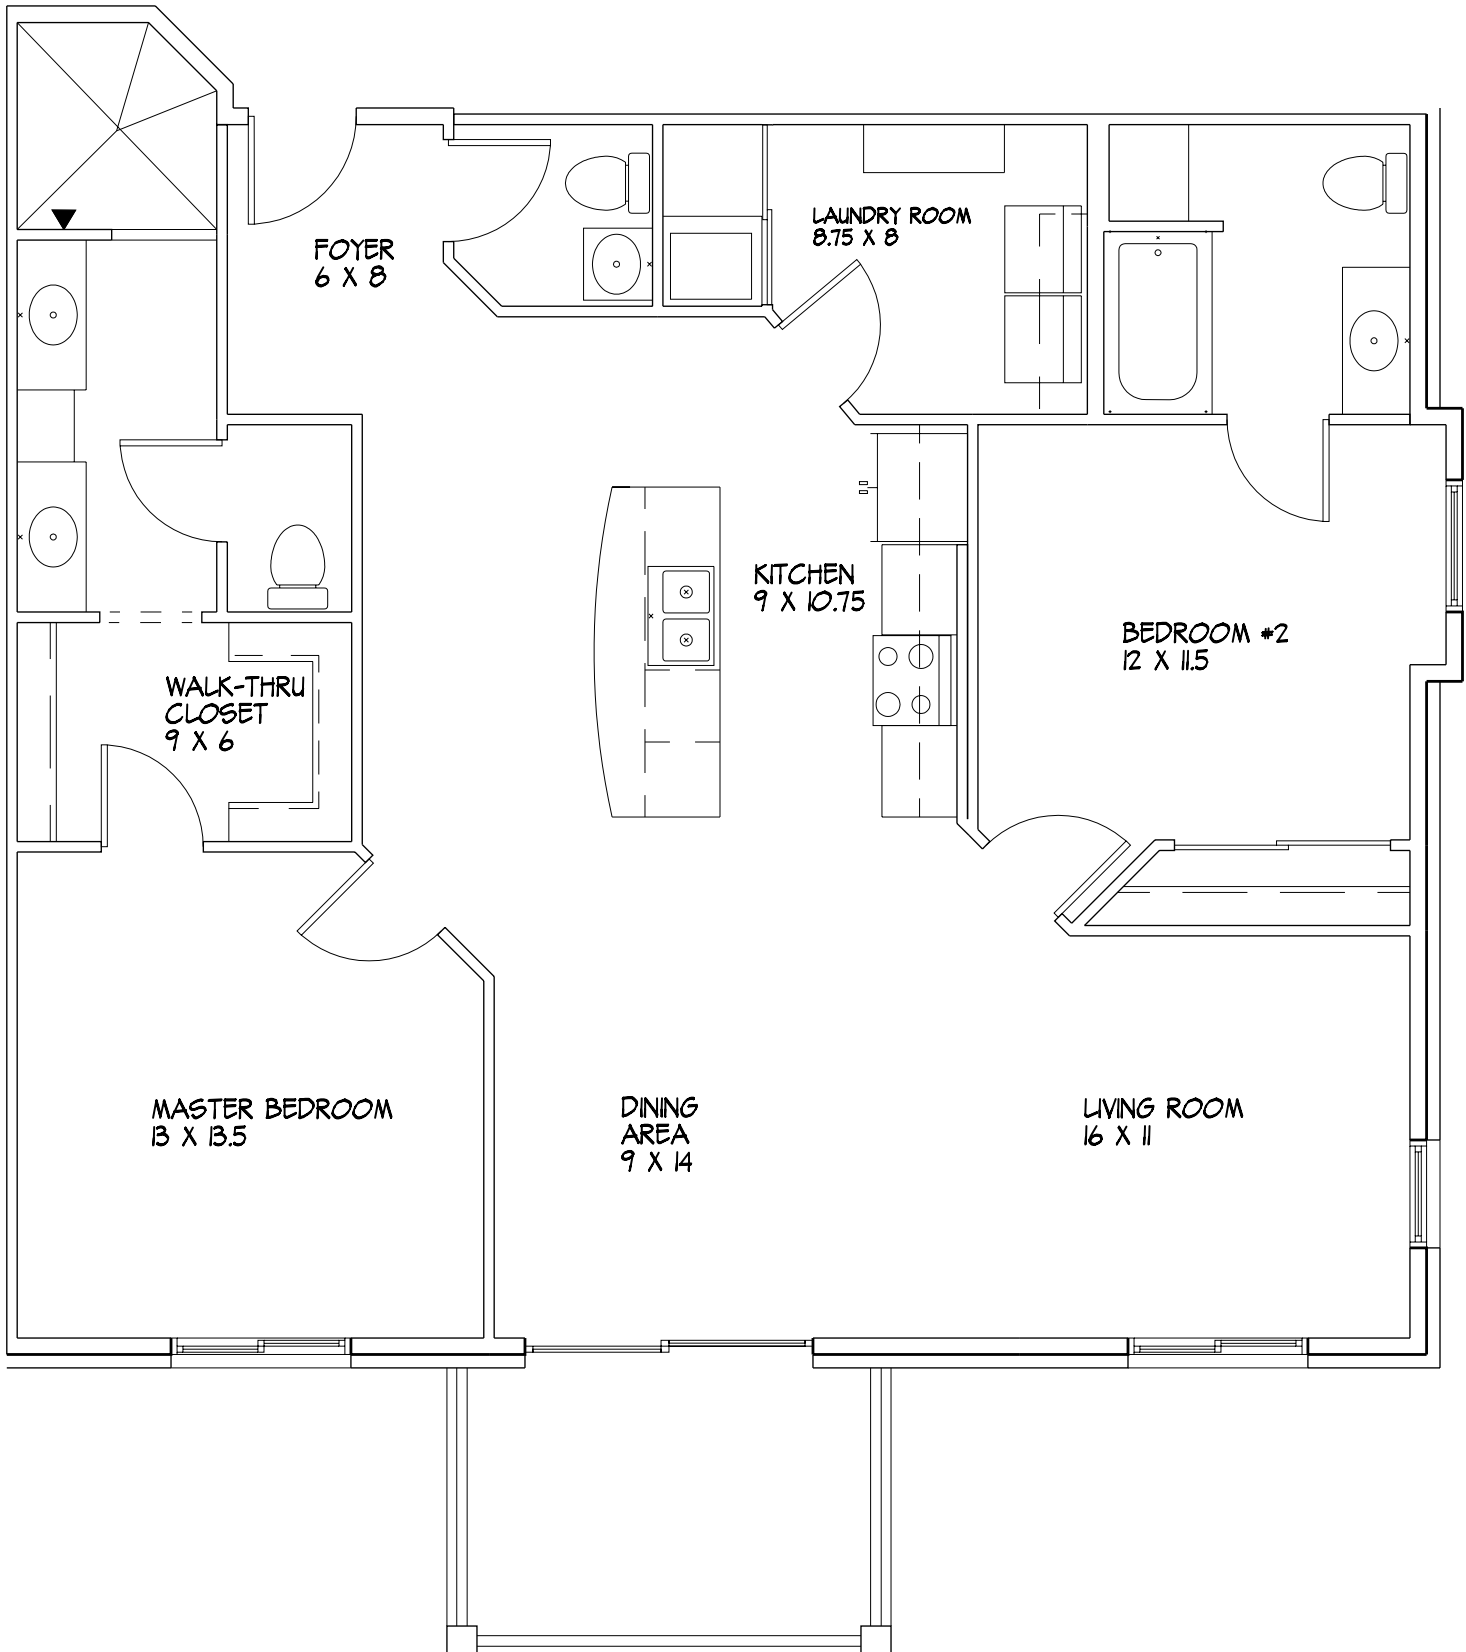

F Style

2 Bed, 2.5 Bath

UNIT 109, 209 & 309

APPROX. 1,387 S.F.