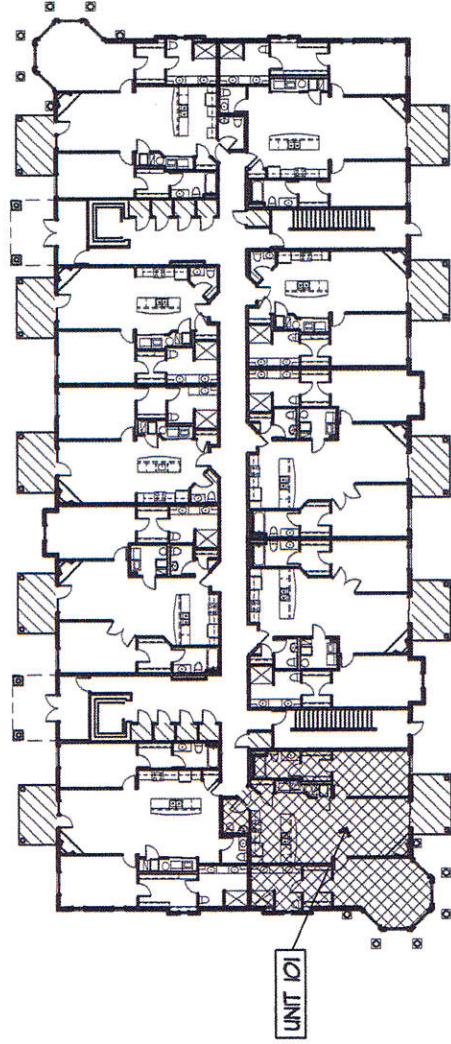

GREENFIELD HIGHLANDS - 30 UNIT BUILDING - 4380-4438 S. 110th STREET
 CONDOMINIUM PLAT
 GREENFIELD, MILWAUKEE COUNTY, WI.

FIRST FLOOR OVERALL FLOOR PLAN
 NOT TO SCALE

UNIT 101 - 4380 S. 110th
 2 BEDROOM, 2 1/2 BATHROOM, 2 INTERIOR PARKING STALLS
 1,445 S.F. *

DENOTES - LIMITED COMMON ELEMENTS.

* - SQUARE FOOTAGE TAKEN TO EXTERIOR OF OUTSIDE WALLS & CORRIDOR WALLS. CENTER LINE OF PARTY WALLS. PATIOS & PORCHES NOT INCLUDED IN NUMBER.