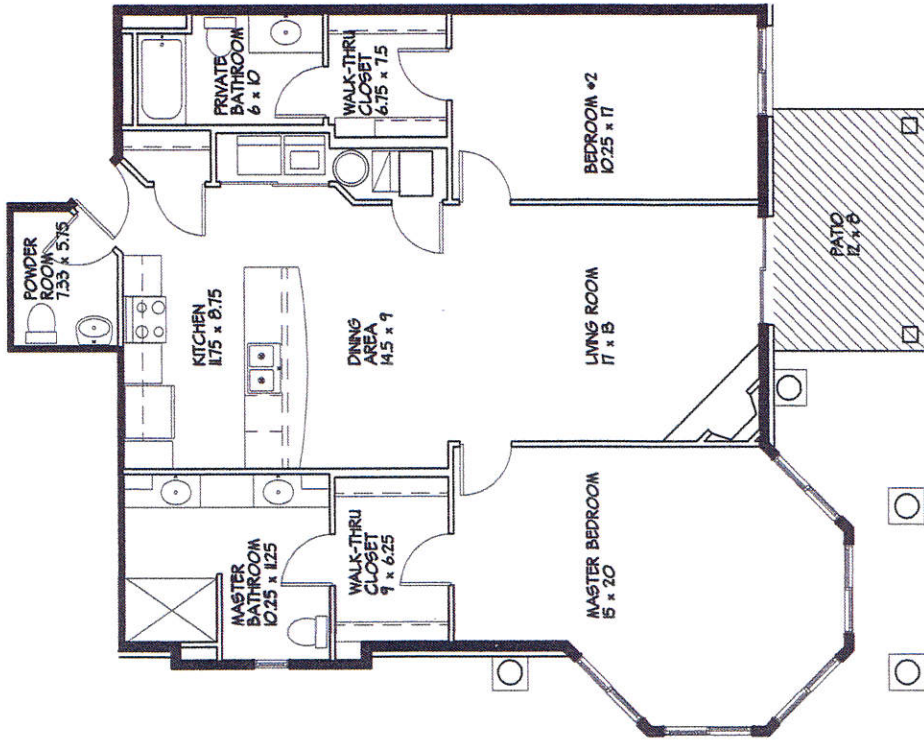

GREENFIELD HIGHLANDS - 30 UNIT BUILDING - 4380-4438 S. 110th STREET
 CONDOMINIUM PLAT
 GREENFIELD, MILWAUKEE COUNTY, WI.

FIRST FLOOR OVERALL FLOOR PLAN
 NOT TO SCALE

UNIT 101 - 4380 S. 110th
 2 BEDROOM, 2 1/2 BATHROOM, 2 INTERIOR PARKING STALLS
 1,445 S.F. *

DENOTES - LIMITED COMMON ELEMENTS.

* - SQUARE FOOTAGE TAKEN TO EXTERIOR OF OUTSIDE WALLS & CORRIDOR WALLS. CENTER LINE OF PARTY WALLS. PATIOS & PORCHES NOT INCLUDED IN NUMBER.